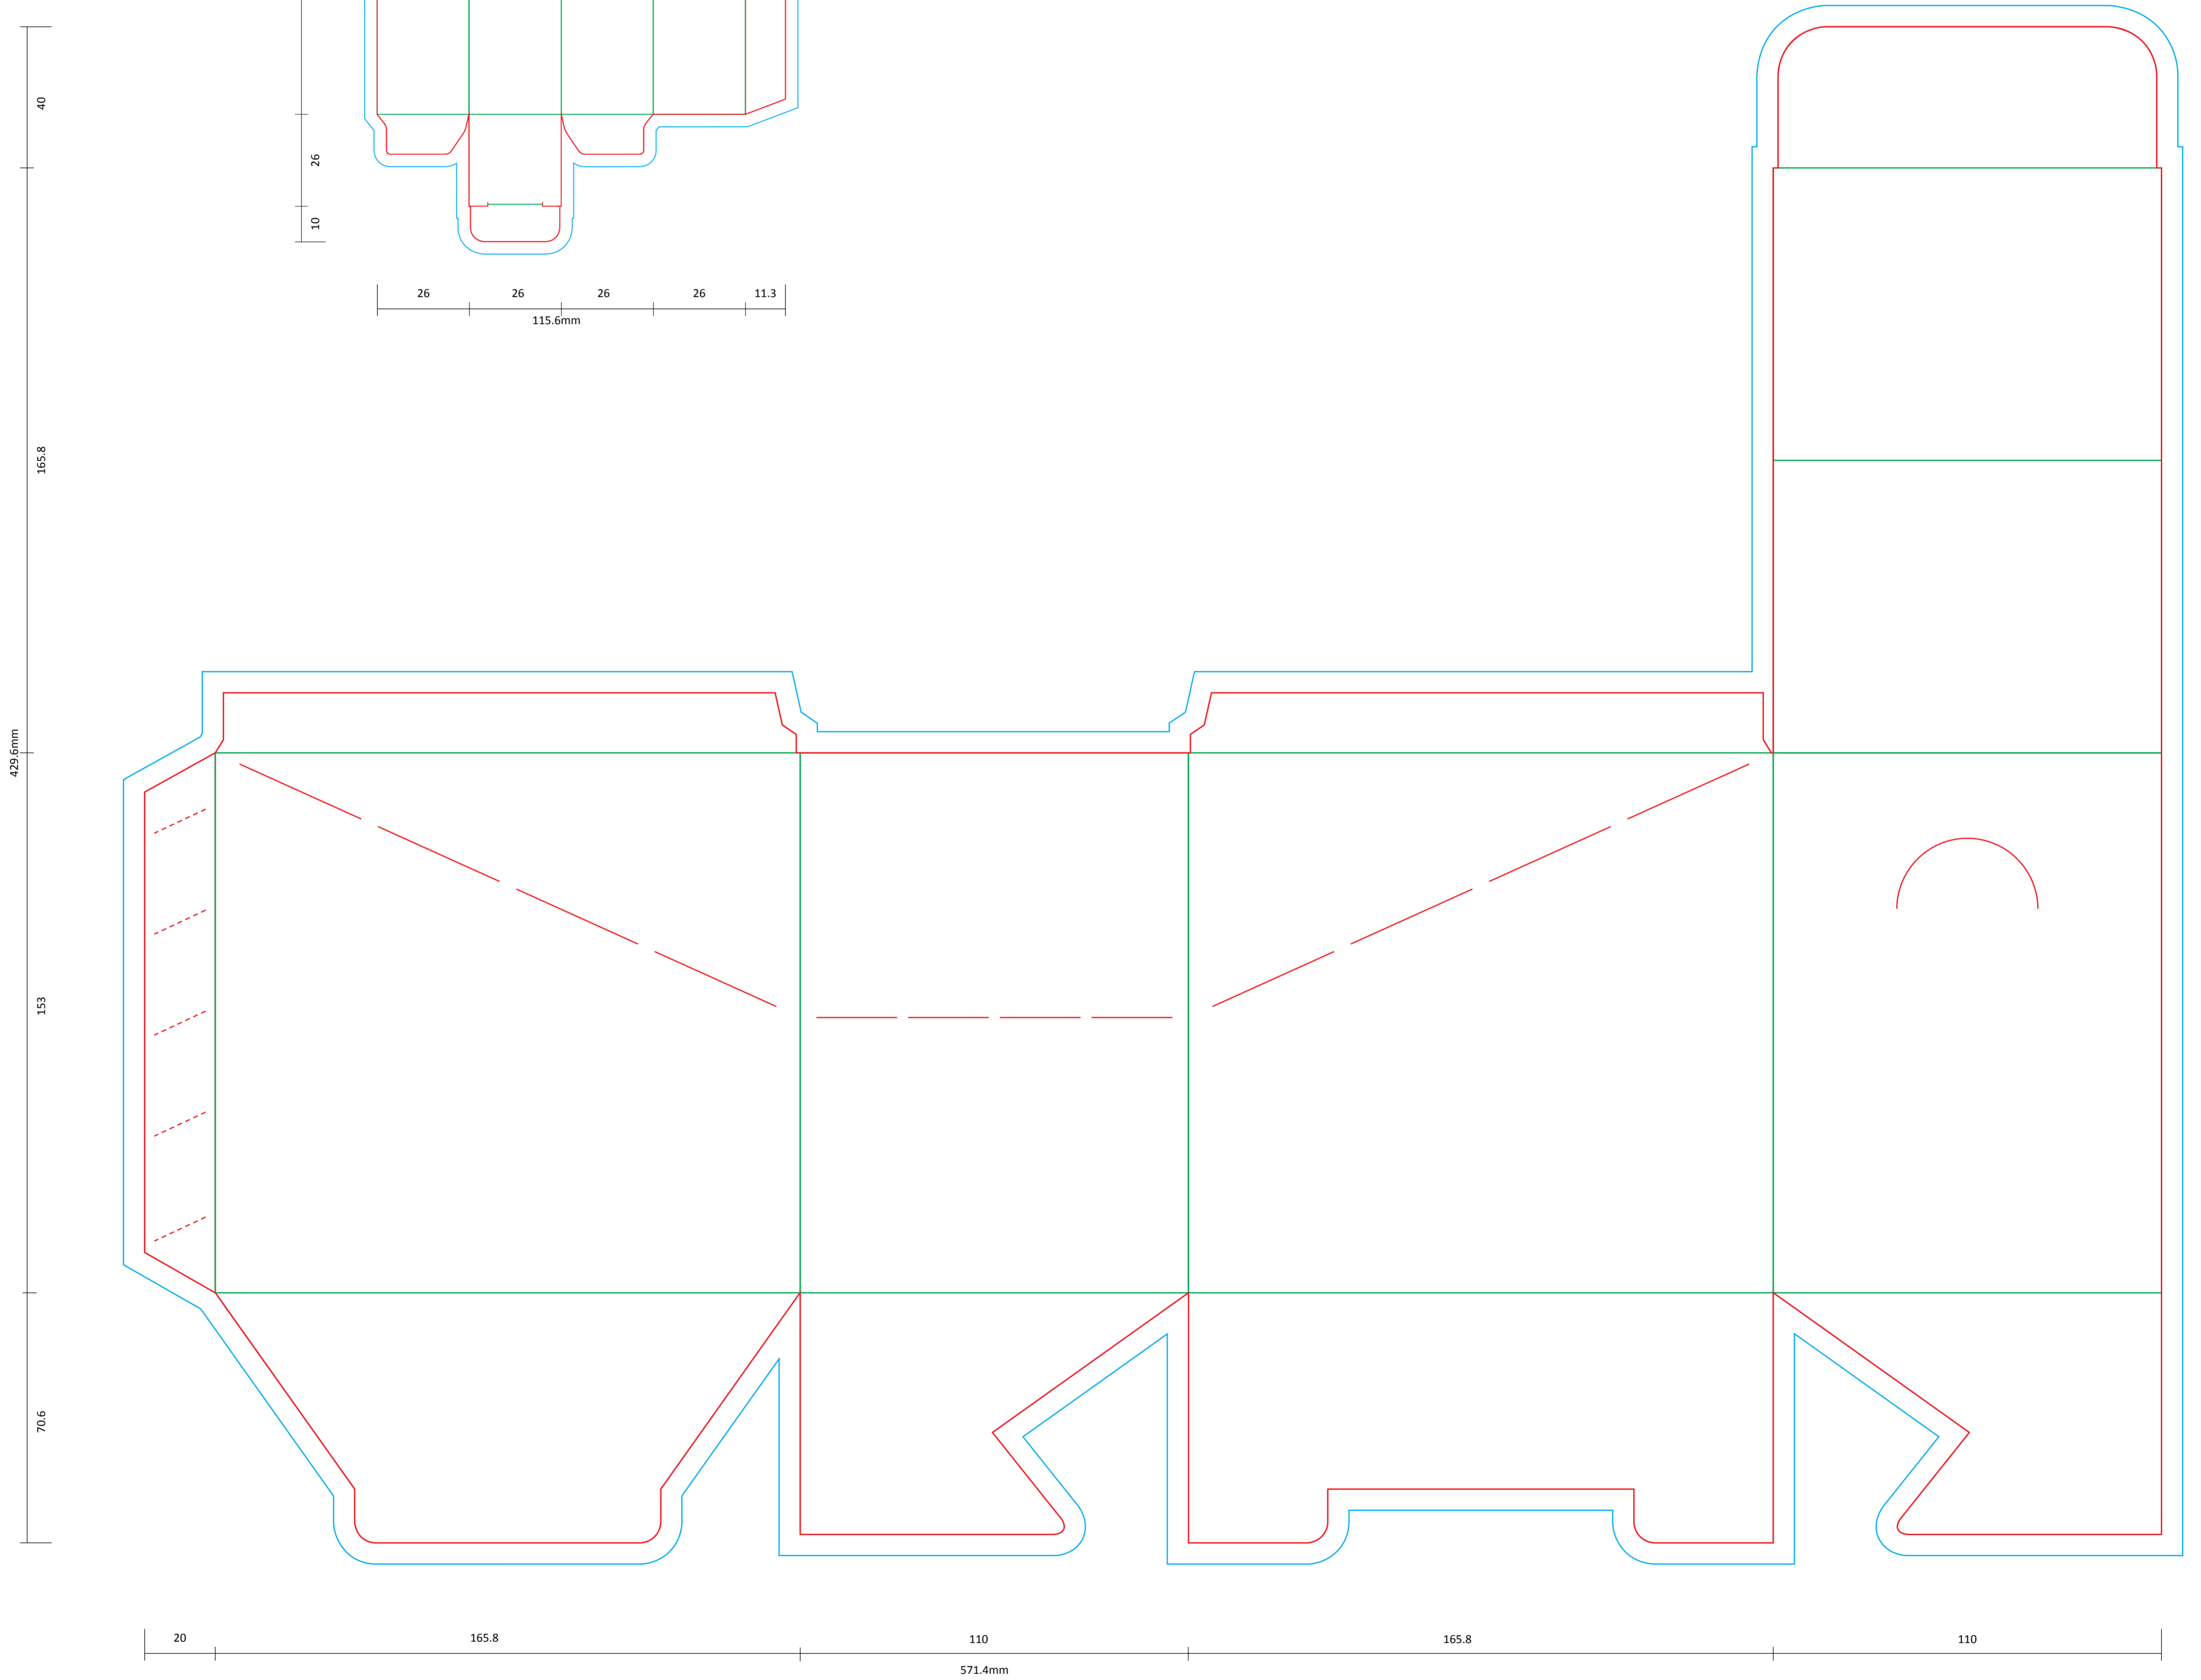

<b>CLIENT</b>	CANNA STYLE - HOT PINK	<b>GRAPHIC DESIGNER</b>	
<b>BRAND</b>	CANNA STYLE - HOT PINK	<b>DATE</b>	
<b>PRODUCT</b>	MIKA BOX - 6 CONES	<b>REVISION NO</b>	
<b>SIZE</b>	FILTER 30x74mm - 109mm		
<b>FINISH</b>	STICKER = STANDARD		

LEGEND	
	: PRINTABLE AREA
	: TRIM LINE
	: BLEED AREA
	: FOLD LINE
	: PERFORATION

**MIKA BOX - 109/30MM - 6 CONES**

**STICKER ON OUTSIDE MIKA BOX  
PUT IN DOWN AREA**

**DISPLAY BOX - 24 PACKS/BOX**

COLORS	SPECIAL