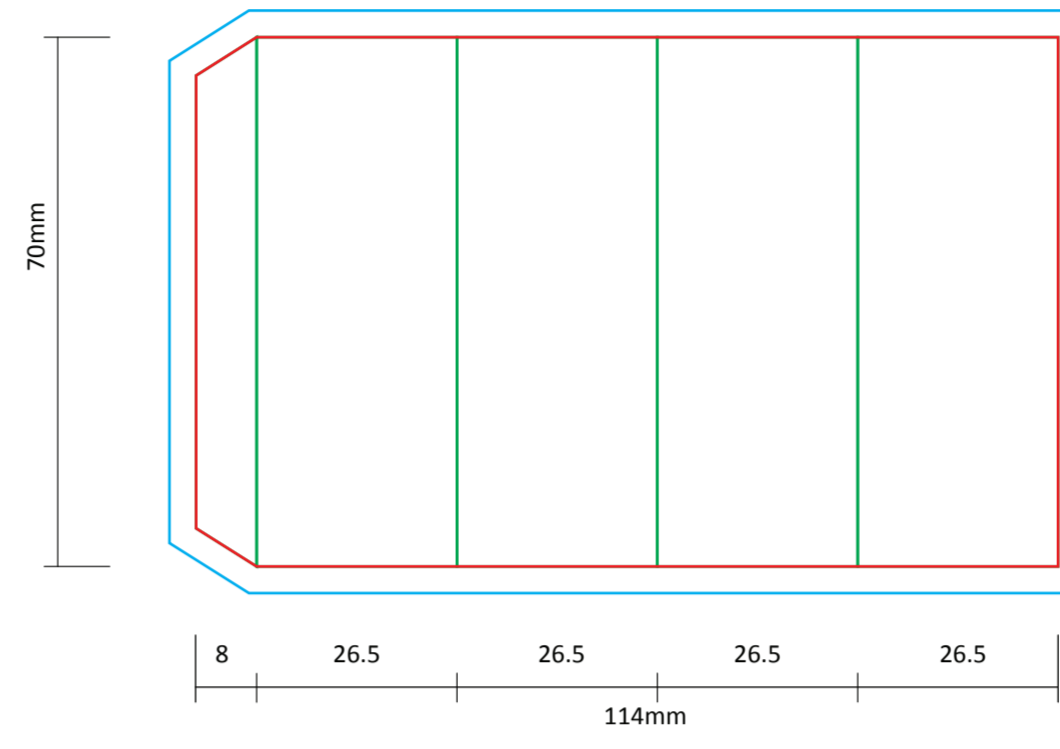

<b>CLIENT</b>	CANNA STYLE - HOT PINK	<b>GRAPHIC DESIGNER</b>	
<b>BRAND</b>	CANNA STYLE - HOT PINK	<b>DATE</b>	
<b>PRODUCT</b>	MIKA BOX - 6 CONES	<b>REVISION NO</b>	
<b>SIZE</b>	FILTER 30x74mm - 109mm		
<b>FINISH</b>	STICKER = STANDARD		

SPECIAL INSTRUCTIONS	
<b>FONTS</b>	Supply all fonts with artwork
<b>IMAGES</b>	All placed images must be 300dpi, 4 color process (CMYK) VECTOR, PSD, TIFF, PNG or JPG, and files must be supplied (not just embedded)
<b>BLEED</b>	All images intended to bleed must extend 125" over the red trim lines to blue line
<b>COLOURS</b>	Convert all spot colours (on artworks layer) to CMYK
<b>SPECIAL EFFECT</b>	Add a separate layer for Foil / UV / Embossing

LEGEND	
	: PRINTABLE AREA
	: TRIM LINE
	: BLEED AREA
	: FOLD LINE
	: PERFORATION

**MIKA BOX - 109/30MM - 6 CONES**

**STICKER ON OUTSIDE MIKA BOX  
PUT IN DOWN AREA**

**DISPLAY BOX - 24 PACKS/BOX**

COLORS	SPECIAL