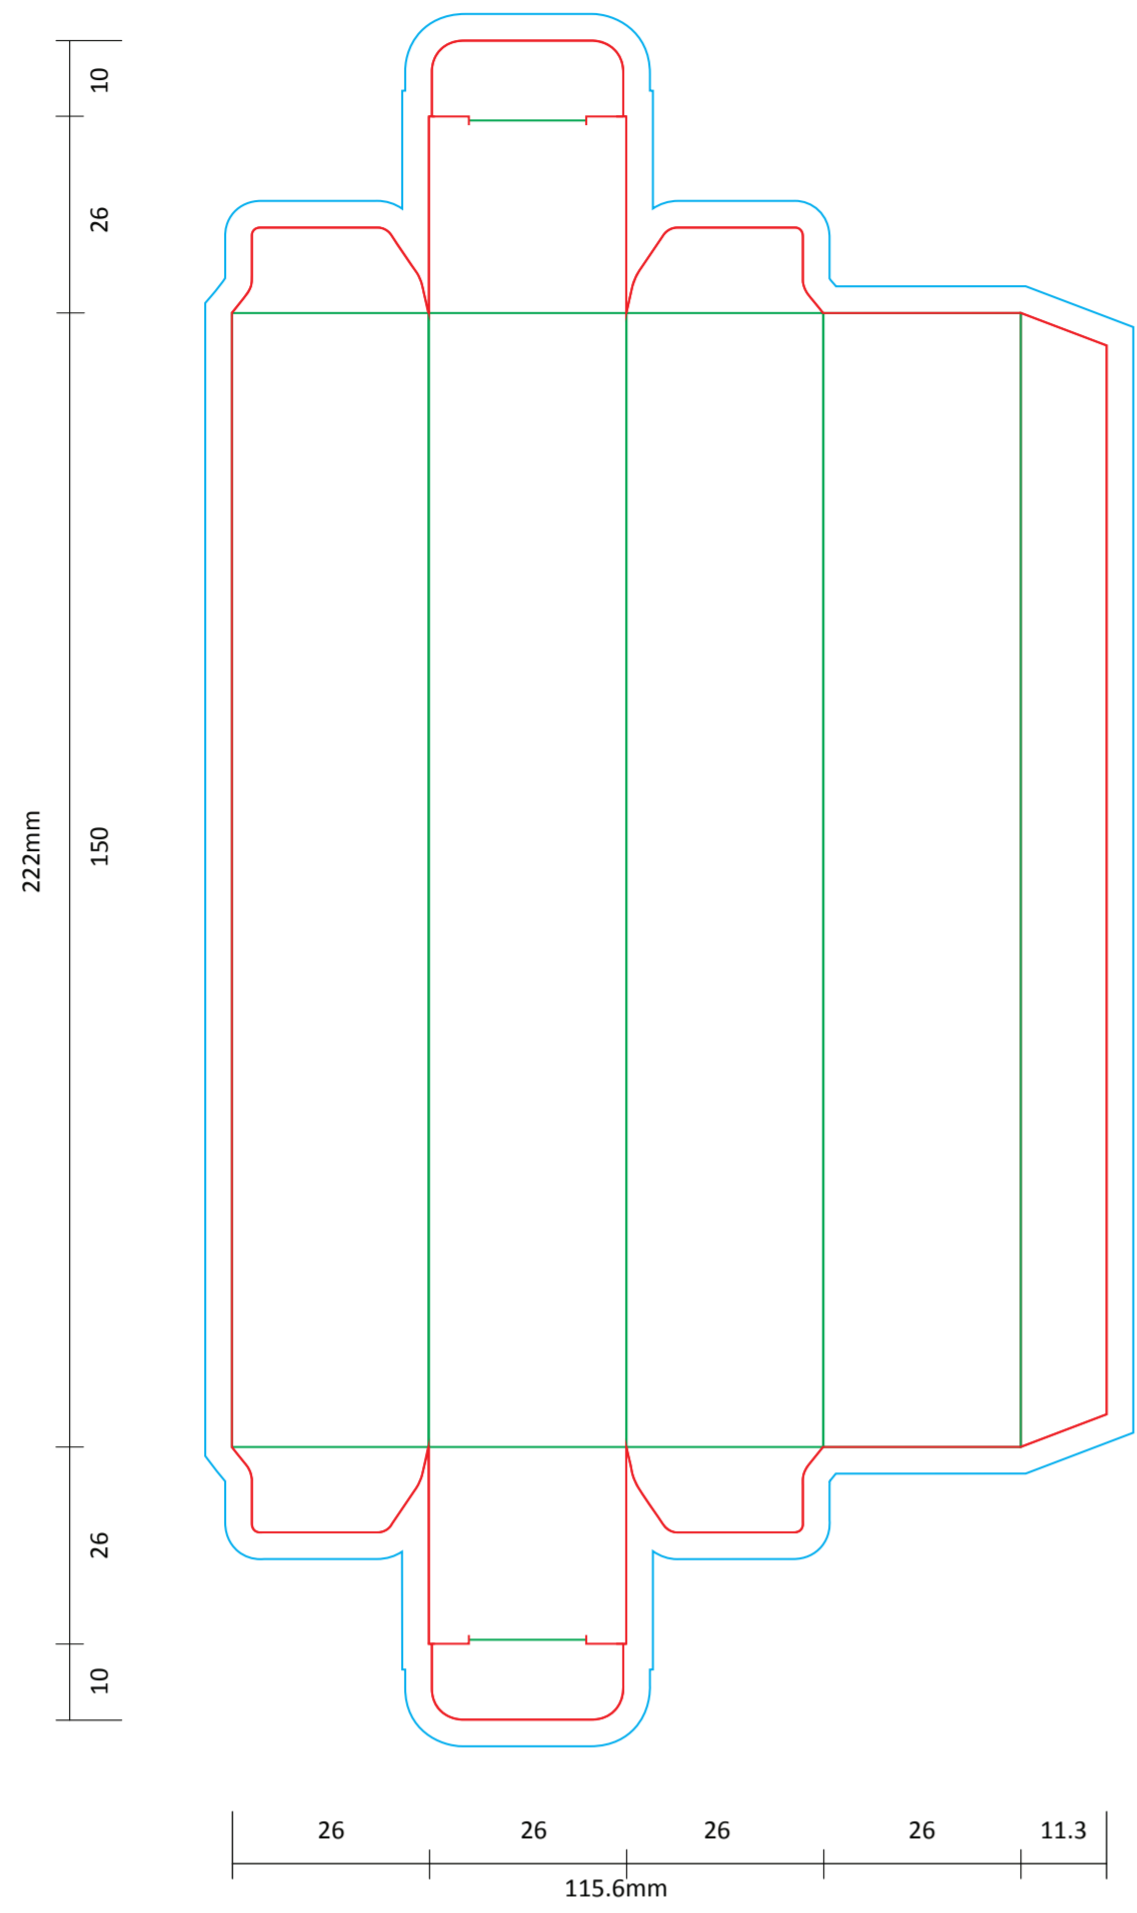

<b>CLIENT</b>	CANNA STYLE - HOT PINK	<b>GRAPHIC DESIGNER</b>	
<b>BRAND</b>	CANNA STYLE - HOT PINK	<b>DATE</b>	
<b>PRODUCT</b>	MIKA BOX - 6 CONES	<b>REVISION NO</b>	
<b>SIZE</b>	FILTER 30x74mm - 109mm		
<b>FINISH</b>	STICKER = STANDARD		

SPECIAL INSTRUCTIONS	
<b>FONTS</b>	Supply all fonts with artwork
<b>IMAGES</b>	All placed images must be 300dpi, 4 color process (CMYK) VECTOR, PSD, TIFF, PNG or JPG, and files must be supplied (not just embedded)
<b>BLEED</b>	All images intended to bleed must extend 125" over the red trim lines to blue line
<b>COLOURS</b>	Convert all spot colours (on artworks layer) to CMYK
<b>SPECIAL EFFECT</b>	Add a separate layer for Foil / UV / Embossing

LEGEND	
	: PRINTABLE AREA
	: TRIM LINE
	: BLEED AREA
	: FOLD LINE
	: PERFORATION

**MIKA BOX - 109/30MM - 6 CONES**

**STICKER ON OUTSIDE MIKA BOX  
PUT IN DOWN AREA**

**DISPLAY BOX - 24 PACKS/BOX**

COLORS	SPECIAL